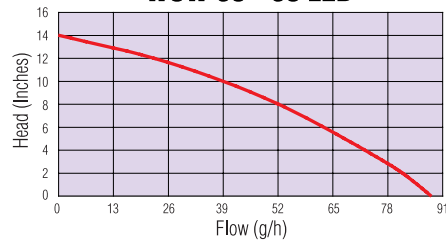

AIR TUBE

FILTER CHAMBER

COLORED LENS
with LED Light)

CARTRIDGE with BioBalls

HEATER CLIP

WOW 80 - 80 LED

WOW 80 Performance

FLOW (g/h)	HEAD (Inches)	WATTS	WATTS (w/LED)
88.4	0	5	5.4
78	2.0	5	5.4
52	8	5	5.4
26	11.6	5	5.4
0	14	5	5.4

WOW 160 - 160 LED

WOW 160 Performance

FLOW (g/h)	HEAD (Inches)	WATTS	WATTS (w/LED)
156	0	6.4	6.7
130	4	6.4	6.7
104	8	6.4	6.7
78	12	6.4	6.7
52	16	6.4	6.7
26	19	6.4	6.7
0	22	6.4	6.7

WOW 235 - 235 LED

WOW 235 Performance