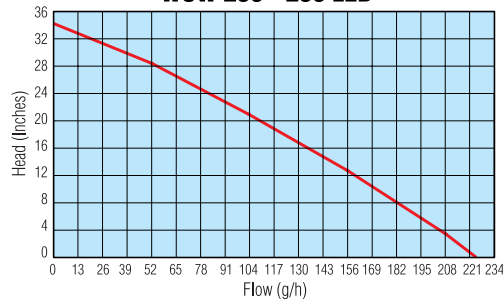

AIR TUBE

FILTER CHAMBER

COLORED LENS
with LED Light)

CARTRIDGE with BioBalls

HEATER CLIP

WOW 80 - 80 LED

WOW 80 Performance

FLOW (g/h)	HEAD (Inches)	WATTS	WATTS (w/LED)
88.4	0	5	5.4
78	2.0	5	5.4
52	8	5	5.4
26	11.6	5	5.4
0	14	5	5.4

WOW 160 - 160 LED

WOW 160 Performance

FLOW (g/h)	HEAD (Inches)	WATTS	WATTS (w/LED)
156	0	6.4	6.7
130	4	6.4	6.7
104	8	6.4	6.7
78	12	6.4	6.7
52	16	6.4	6.7
26	19	6.4	6.7
0	22	6.4	6.7

WOW 235 - 235 LED

WOW 235 Performance