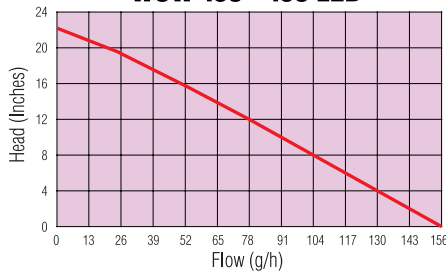

AIR TUBE

FILTER CHAMBER

COLORED LENS
with LED Light)

CARTRIDGE with BioBalls

HEATER CLIP

WOW 80 - 80 LED

WOW 80 Performance

FLOW (g/h)	HEAD (Inches)	WATTS	WATTS (w/LED)
88.4	0	5	5.4
78	2.0	5	5.4
52	8	5	5.4
26	11.6	5	5.4
0	14	5	5.4

WOW 160 - 160 LED

WOW 160 Performance

FLOW (g/h)	HEAD (Inches)	WATTS	WATTS (w/LED)
156	0	6.4	6.7
130	4	6.4	6.7
104	8	6.4	6.7
78	12	6.4	6.7
52	16	6.4	6.7
26	19	6.4	6.7
0	22	6.4	6.7

WOW 235 - 235 LED

WOW 235 Performance