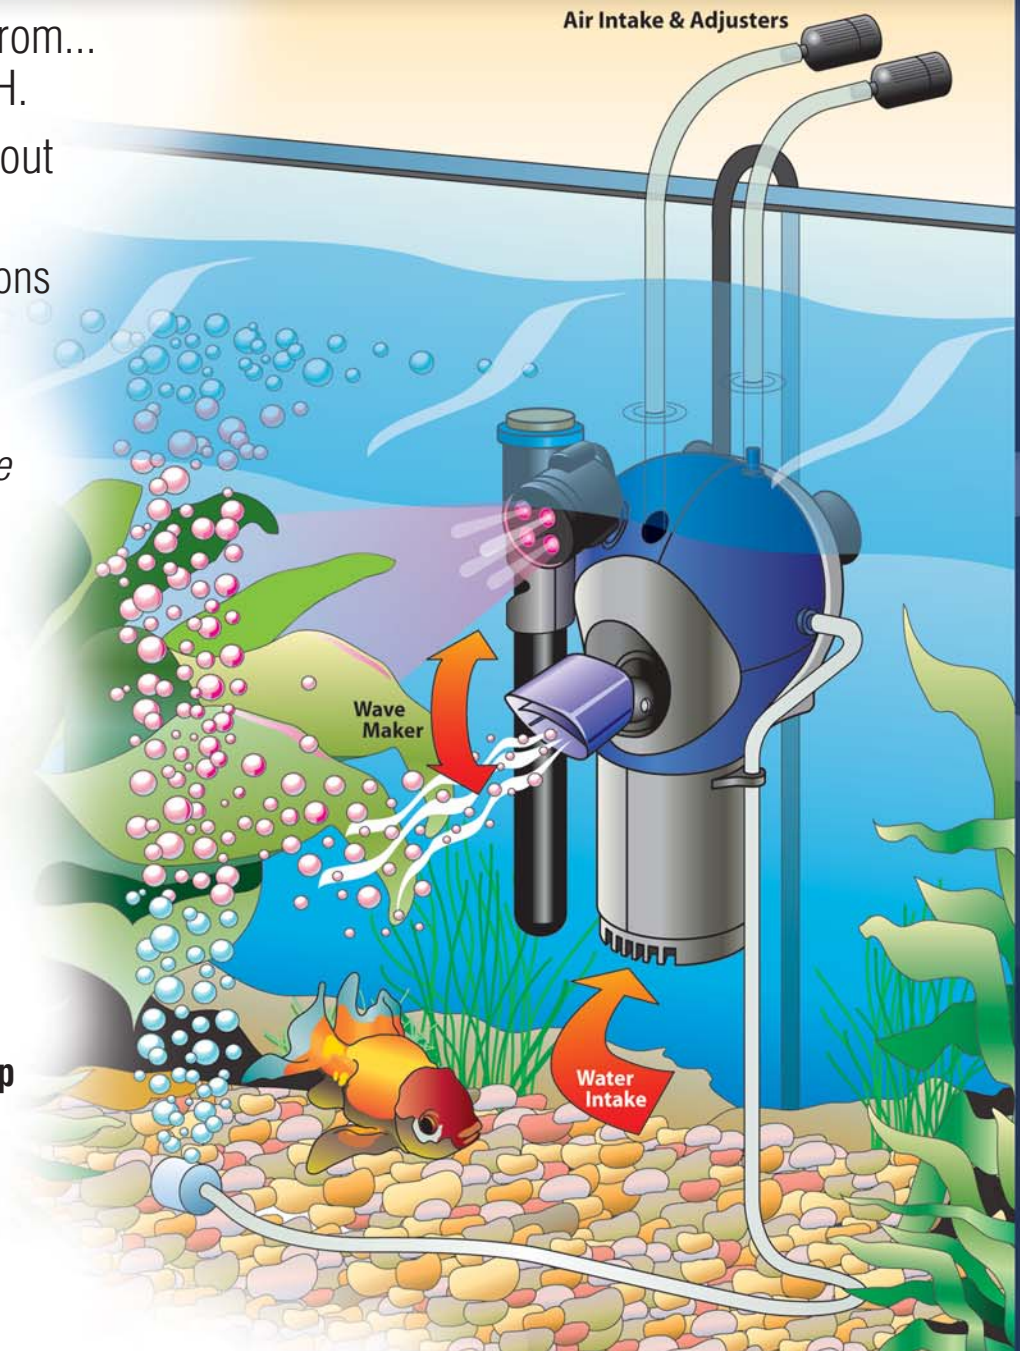

LIFEGARD® WOW™

INTERNAL FILTER/PUMP

Multi-Function Aquarium Maintenance Device

- ◆ 6 Models to choose from...
80, 160, and 235 GPH.
- ◆ Available with or without
LED Moon Light.
- ◆ For tanks from 20 Gallons
up to 60 Gallons.

...Flow regulator

WOW

...Submersible Air Pump

WOW

...Wave Maker

WOW

...Air Stone

LIFEGARD® WOW™ INTERNAL FILTER/PUMP

In addition, the need for only **one power plug** eases installation and improves safety. A patented, submersed **aerator**, without motor, guarantees silent operation. The **Wet & Dry LED light system** can be used safely in or out of the water to create a dimmed **nightlight**.

To complete this amazing product's features... the adjustable **flow regulator** optimizes operation based on the dimensions of your aquarium.

ACCESSORIES

AIR STONE

FLEX SPONGE

AIR REGULATOR

SPONGE (model 160 & 235)