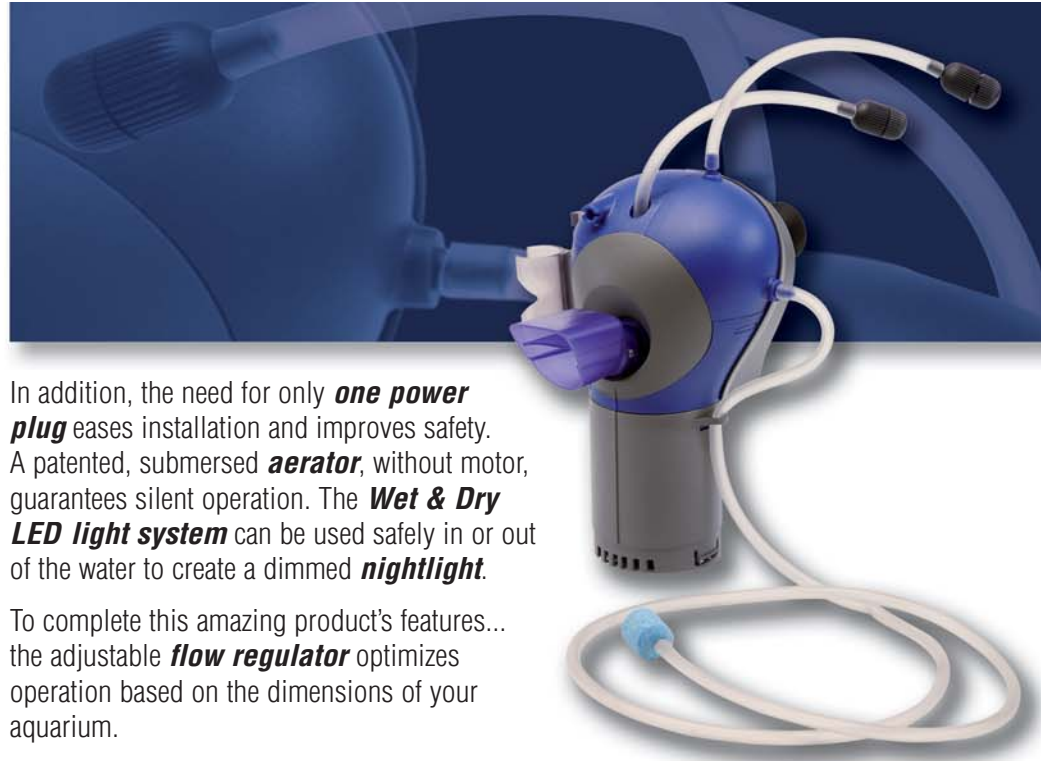

LIFEGARD® WOW™ INTERNAL FILTER/PUMP

Here is just one product that satisfies all the requirements of your aquarium... with revolutionary levels of effectiveness and efficiency... **a new pump with built-in aerator and filter.**

Available in 3 levels of power (**80, 160 and 235 GPH**)... with or without a built-in **LED Light**... plus an innovative patented **diffuser** which creates an amazing **wave effect** in your tank.

In addition, the need for only **one power plug** eases installation and improves safety. A patented, submersed **aerator**, without motor, guarantees silent operation. The **Wet & Dry LED light system** can be used safely in or out of the water to create a dimmed **nightlight**.

To complete this amazing product's features... the adjustable **flow regulator** optimizes operation based on the dimensions of your aquarium.

ACCESSORIES