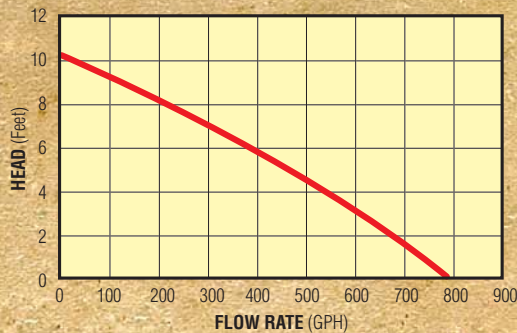

LIFEGARD[®] UTILITY PUMP

Multi-Use Submersible Pump Designed to Move Water or Drain to 1/8" or less.

- ◆ 3/4" threaded discharge fits standard hoses.
- ◆ Continuous duty oil-free design.
- ◆ Easy access handle.
- ◆ Completely submersible.
- ◆ Thermoplastic housing will not rust or corrode.
- ◆ Removable base for easy cleaning without tools.

*Use to Drain
Aquariums, Pools,
Flooded Basements,
Standing Water
and to Feed Waterfalls
and Fountains.*

Made in Italy

GPH 793
 Volt 120
 Hz 60
 Watts 97
 Amp 2.43
 Ht. Ft. 10.2

800-628-8771 Fax: 800-424-1445
 Email: info@lifegardaquatics.com
 www.lifegardaquatics.com