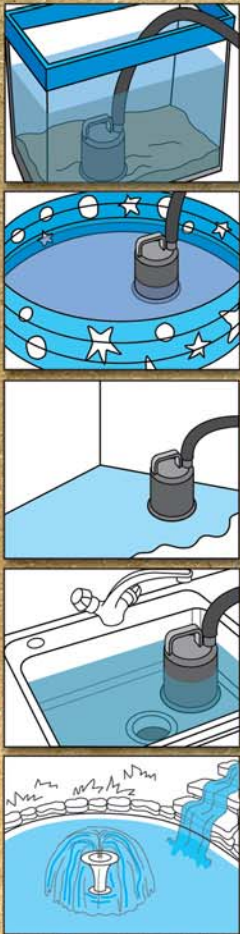

LIFEGARD[®] UTILITY PUMP

Multi-Use Submersible Pump Designed to Move Water or Drain to 1/8" or less.

- ◆ 3/4" threaded discharge fits standard hoses.
- ◆ Continuous duty oil-free design.
- ◆ Easy access handle.
- ◆ Completely submersible.
- ◆ Thermoplastic housing will not rust or corrode.
- ◆ Removable base for easy cleaning without tools.