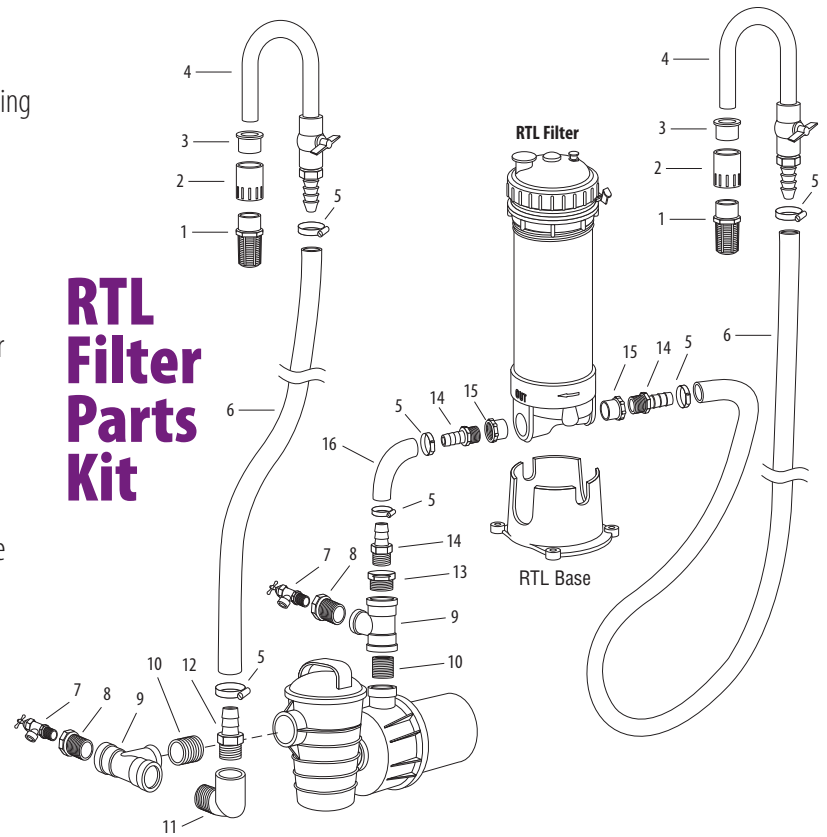

Service Cart Parts Kit Breakdown

Part# R440650

Qty.	Part#	UPC788379+	Description
1.	2	R270561	305420 2" Suction Strainer
2.	2	R270471	304584 2" FPT x 2" Slip Adapter
3.	2	R270408	304041 2" Slip x 1" Slip Reducer Bushing
4.	2	R175019	301088 U-Tube w/1" Ball Valve & 1" Insert Adapter
5.	6	R175014	301002 Hose Clamps
6.	2	R175012	300975 1" ID x 10' Flex Hose
7.	2	R175009	300913 1/2" Hose Bib
8.	2	R175007	300883 1 1/2" MPT x 1/2" FPT Reducer Bushing
9.	2	R270465	304522 Tee, Threaded 1 1/2" FPT
10.*	2	R270485	304720 1 1/2" Nipple
11.	1	R175206	301996 1 1/2" Elbow MPT x Slip
12.	1	R273026	010287 1 1/2" FIT x 1" Hose Barb Male Insert Adapter
13.	1	R270420	304157 1 1/2" MPT x 1" FPT Bushing
14.	3	R175003	300845 1" MPT x 1" Hose Barb Male Insert Adapter
15.	2	R270412	304089 2" Slip FIT x 1" FPT Bushing
16.	1	R175012A	010300 Flex Pipe, PVC 1" x 2'

*Part #10 not necessary if using Quiet One 14000 Pump

RTL Filter Parts Kit